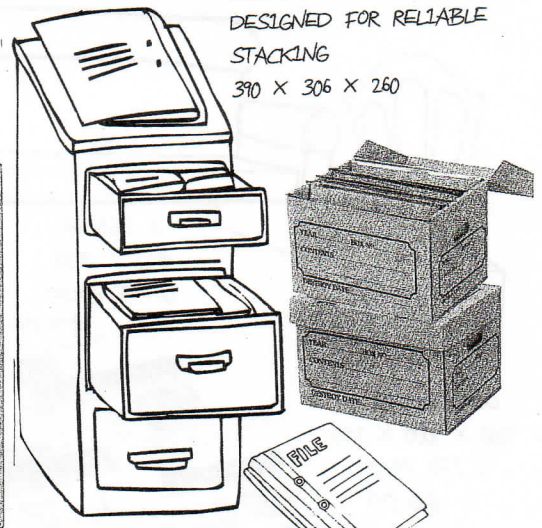

## KITCHEN BOX

MOVEABLE DIVIDERS TO ACCOMMODATE A DIVERSITY OF CROCKERY  
 600 X 300 X 306

Kitchen Box (1 Insert) \$10.50

## PORTA ROBE

PACKING YOUR WARDROBE HAS NEVER BEEN EASIER. NO FOLDING OF CLOTHES NECESSARY. JUST HANG THEM DIRECTLY ONTO THE STEEL RAIL (SOLD SEPARATELY)

574 X 476 X 1099

Port a Robe \$19.00

Picture Box \$6.50

## ARCHIVE BOX

ONE PIECE ASSEMBLY WITH BUILT IN CARRY HANDLES AND HINGED LID. DESIGNED FOR RELIABLE STACKING  
 390 X 306 X 260

Archive Box \$5.00 Each or 10 for \$45.00