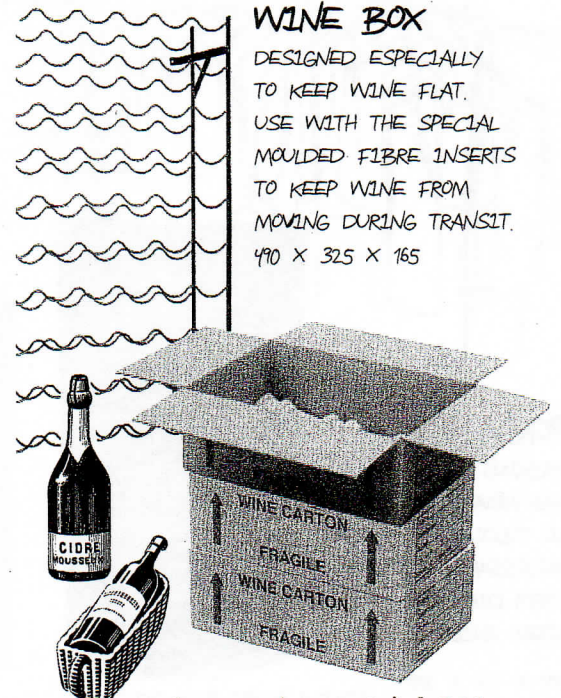

## WINE BOX

DESIGNED ESPECIALLY TO KEEP WINE FLAT. USE WITH THE SPECIAL MOULDED FIBRE INSERTS TO KEEP WINE FROM MOVING DURING TRANSIT.  
490 X 325 X 165

Wine Box (2 Inserts) **\$5.00**