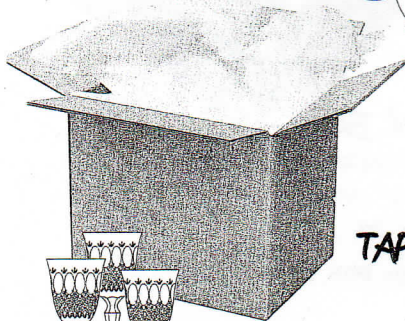

## PLASMA / LCD BOX

THE ULTIMATE PROTECTION FOR PLASMA/LCD SCREENS. FOAM BLOCKS HOLD THE TV IN PLACE, WHILST THE SUPER HEAVY DUTY BOX KEEPS THE TV UPRIGHT AND PROVIDES PROTECTION DURING MOVING AND STORAGE.

AVAILABLE IN:  
MEDIUM: 1100 X 300 X 750-1100  
LARGE: 1750 X 300 X 800-1200

## PACKAGING PAPER

THE ESSENTIAL ITEM WHEN PACKING FOR MOVING OR STORAGE. USE ON ALL HOUSEHOLD GOODS AND BREAKABLES. NON SHINY SURFACE FOR EASY PACKING.

SHEET SIZE APPROX 580 X 810  
AVAILABLE IN:

2.5KG - APPROX 125 SHEETS - **\$12.00**  
5KG - APPROX 250 SHEETS - **\$19.00**