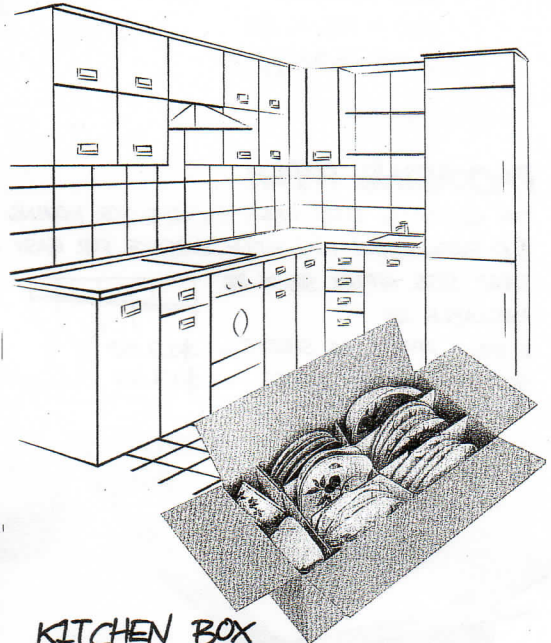

## TEA CHEST

THE MOST VERSATILE MOVING BOX. DOUBLE THICKNESS WALLS PROVIDE PROTECTION FOR BREAKABLE AND FRAGILE ITEMS. GREAT FOR ALL HOUSEHOLD ITEMS.

\$6.00 Each of 10 for \$55.00

## KITCHEN BOX

MOVEABLE DIVIDERS TO ACCOMMODATE A DIVERSITY OF CROCKERY  
 600 X 300 X 306

Kitchen Box (1 Insert) \$10.50