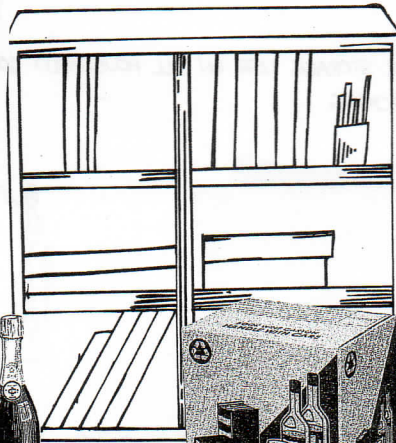

# BOX SHOP

## TEA CHEST

THE MOST VERSATILE MOVING BOX. DOUBLE THICKNESS WALLS PROVIDE PROTECTION FOR BREAKABLE AND FRAGILE ITEMS. GREAT FOR ALL HOUSEHOLD ITEMS.

\$6.00 Each of 10 for \$55.00