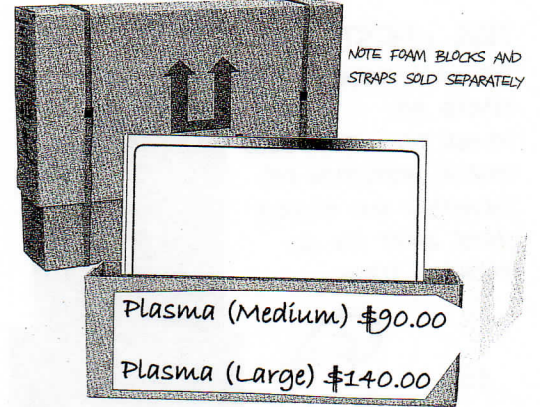

MATTRESS & BASE COVERS

SINGLE MATTRESS
2250 X 1200 X 250 **$6.00**
(1 PER PACK)

QUEEN MATTRESS
2500 X 1600 X 300
(1 PER PACK)

$8.00

KING MATTRESS
2550 X 1850 X 350
(1 PER PACK) **$9.00**

PLASMA / LCD BOX

THE ULTIMATE PROTECTION FOR PLASMA/LCD SCREENS. FOAM BLOCKS HOLD THE TV IN PLACE, WHILST THE SUPER HEAVY DUTY BOX KEEPS THE TV UPRIGHT AND PROVIDES PROTECTION DURING MOVING AND STORAGE.

AVAILABLE IN:
MEDIUM: 1100 X 300 X 750-1100
LARGE: 1750 X 300 X 800-1200

PACKAGING PAPER

THE ESSENTIAL ITEM WHEN PACKING FOR MOVING OR STORAGE. USE ON ALL HOUSEHOLD GOODS AND BREAKABLES. NON SHINY SURFACE FOR EASY PACKING.

SHEET SIZE APPROX 580 X 810
AVAILABLE IN:

2.5KG - APPROX 125 SHEETS - **$12.00**
5KG - APPROX 250 SHEETS - **$19.00**

BUBBLE WRAP

BUBBLE WRAP PROVIDES SUPERB CUSHIONING AND SHOCK PROTECTION. AVAILABLE IN:

READY ROLLS - 500MM X 5M - **$6.00**
- 500MM X 10M - **$11.50**

TAPES

CHAIR COVERS

DINING CHAIR
1200 X 1000 X 250
(2 PER PACK)
$6.00

3 SEATER
1820 X 3050
(1 PER PACK)
$7.00

LOUNGE CHAIR
1150 X 1600
(2 PER PACK)
$7.50

WINE BOX

DESIGNED ESPECIALLY TO KEEP WINE FLAT. USE WITH THE SPECIAL MOULDED FIBRE INSERTS TO KEEP WINE FROM MOVING DURING TRANSIT.
490 X 325 X 165

Wine Box (2 Inserts) **$5.00**